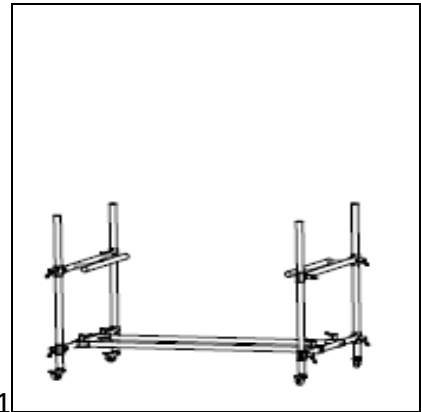

3. Assembling Procedure

1. Connect 4 B-tubes and 2 D-tubes to 4 A-tubes by the T-tube (J). This will fix the base of the table. As shown in diagram 1.

Diagram 1

2. Connect another 4 A-tubes to the base (A-tube). Connect 2 B-tubes and 2 D-tubes to the extended A-tubes by the T-tube (J). This will form the roof. As shown in diagram 2.

Diagram 2

3. Connect 6 H-tubes to A-tubes and D-tubes respectively by the T-tube (J). As shown in diagram 3

Diagram 3

4. Connect 2 C-tubes to 4 H-tubes. As shown in diagram 4.

Diagram 4

5. Connect a F-tubes to 2 B-tubes by the T-tube (J). As shown in diagram 5.

Diagram 5

6. Connect 2 G-tubes to 2 I-tubes by the T-tube (J). Then connect it to A-tube by the T-tube (J). As shown to diagram 6

Diagram 6

4. Feature

1. PHOTO TABLE XXL works best with different light sources; it is especially suitable for people who pursue special effect.
2. It enhances the efficiency when taking photos with simple background.
3. It resolves various shooting problems, e.g. Shadow problem. Using it with soft light makes the products more vivid.