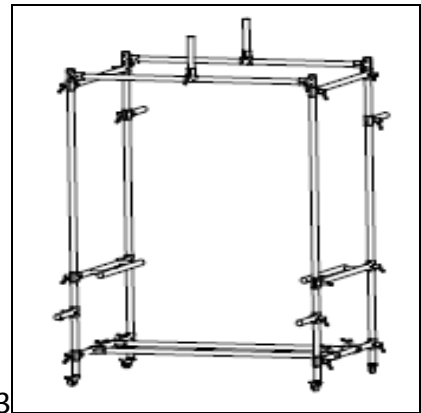

3. Assembling Procedure

1. Connect 4 B-tubes and 2 D-tubes to 4 A-tubes by the T-tube (J). This will fix the base of the table. As shown in diagram 1.

Diagram 1

2. Connect another 4 A-tubes to the base (A-tube). Connect 2 B-tubes and 2 D-tubes to the extended A-tubes by the T-tube (J). This will form the roof. As shown in diagram 2.

Diagram 2

3. Connect 6 H-tubes to A-tubes and D-tubes respectively by the T-tube (J). As shown in diagram 3

Diagram 3

4. Connect 2 C-tubes to 4 H-tubes. As shown in diagram 4.

Diagram 4

5. Connect a F-tubes to 2 B-tubes by the T-tube (J). As shown in diagram 5.

Diagram 5

6. Connect 2 G-tubes to 2 I-tubes by the T-tube (J). Then connect it to A-tube by the T-tube (J). As shown to diagram 6

Diagram 6

4. Feature

1. PHOTO TABLE XXL works best with different light sources; it is especially suitable for people who pursue special effect.
2. It enhances the efficiency when taking photos with simple background.
3. It resolves various shooting problems, e.g. Shadow problem. Using it with soft light makes the products more vivid.