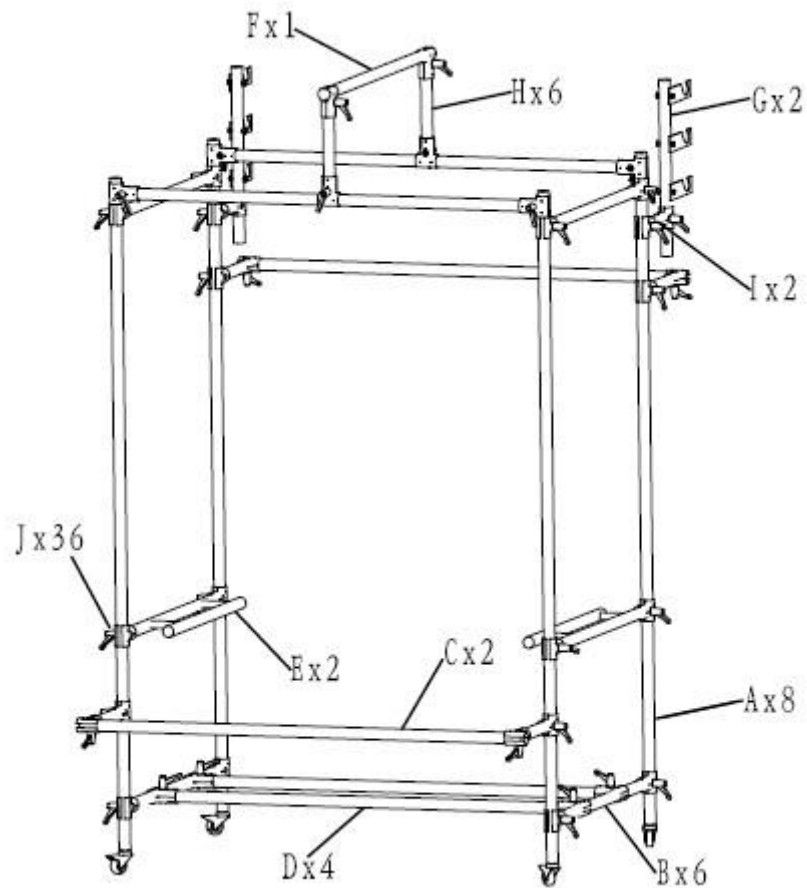

Tube	Quantity	Size
A	8	Ø35.6mm x 1050mm
B	6	Ø35.6mm x 860mm
C	2	Ø35.6mm x 1445mm
D	4	Ø35.6mm x 1315mm
E	2	Ø35.6mm x 700mm
F	1	Ø35.6mm x 1000mm
G	2	Ø35.6mm x 550mm
H	6	Ø35.6mm x 250mm
I	2	Ø35.6mm x 150mm
Others		
J (T-tube)	36	Ø35mm

3. Assembling Procedure

1. Connect 4 B-tubes and 2 D-tubes to 4 A-tubes by the T-tube (J). This will fix the base of the table. As shown in diagram 1.

Diagram 1

2. Connect another 4 A-tubes to the base (A-tube). Connect 2 B-tubes and 2 D-tubes to the extended A-tubes by the T-tube (J). This will form the roof. As shown in diagram 2.