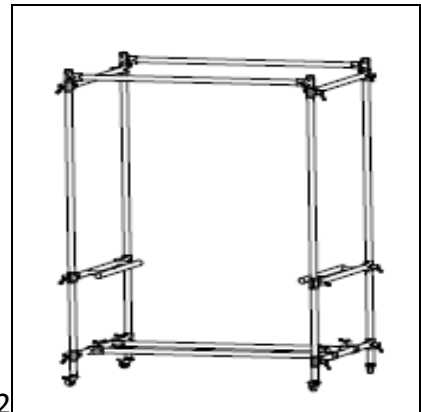

3. Assembling Procedure

1. Connect 4 B-tubes and 2 D-tubes to 4 A-tubes by the T-tube (J). This will fix the base of the table. As shown in diagram 1.

Diagram 1

2. Connect another 4 A-tubes to the base (A-tube). Connect 2 B-tubes and 2 D-tubes to the extended A-tubes by the T-tube (J). This will form the roof. As shown in diagram 2.

Diagram 2

3. Connect 6 H-tubes to A-tubes and D-tubes respectively by the T-tube (J). As shown in diagram 3

Diagram 3

4. Connect 2 C-tubes to 4 H-tubes. As shown in diagram 4.

Diagram 4

5. Connect a F-tubes to 2 B-tubes by the T-tube (J). As shown in diagram 5.

Diagram 5

6. Connect 2 G-tubes to 2 I-tubes by the T-tube (J). Then connect it to A-tube by the T-tube (J). As shown to diagram 6

Diagram 6

4. Feature

1. PHOTO TABLE XXL works best with different light sources; it is especially suitable for people who pursue special effect.
2. It enhances the efficiency when taking photos with simple background.
3. It resolves various shooting problems, e.g. Shadow problem. Using it with soft light makes the products more vivid.