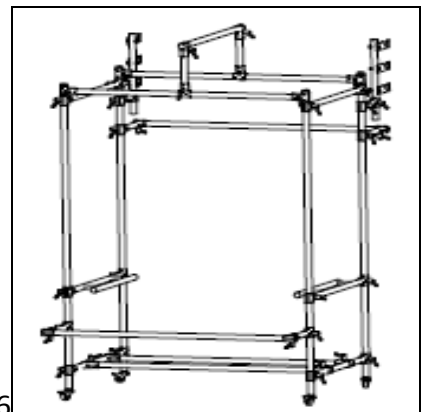

3. Assembling Procedure

1. Connect 4 B-tubes and 2 D-tubes to 4 A-tubes by the T-tube (J). This will fix the base of the table. As shown in diagram 1.

Diagram 1

2. Connect another 4 A-tubes to the base (A-tube). Connect 2 B-tubes and 2 D-tubes to the extended A-tubes by the T-tube (J). This will form the roof. As shown in diagram 2.

Diagram 2

3. Connect 6 H-tubes to A-tubes and D-tubes respectively by the T-tube (J). As shown in diagram 3

Diagram 3

4. Connect 2 C-tubes to 4 H-tubes. As shown in diagram 4.

Diagram 4

5. Connect a F-tubes to 2 B-tubes by the T-tube (J). As shown in diagram 5.

Diagram 5

6. Connect 2 G-tubes to 2 I-tubes by the T-tube (J). Then connect it to A-tube by the T-tube (J). As shown to diagram 6

Diagram 6

4. Feature

1. PHOTO TABLE XXL works best with different light sources; it is especially suitable for people who pursue special effect.
2. It enhances the efficiency when taking photos with simple background.
3. It resolves various shooting problems, e.g. Shadow problem. Using it with soft light makes the products more vivid.

5. Recommended Use

PHOTO TABLE XXL is suitable for taking still photos and product advertising photos.