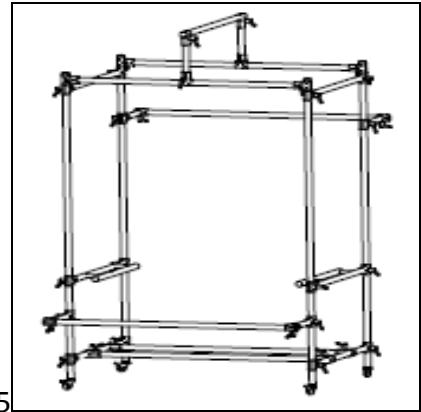

3. Assembling Procedure

1. Connect 4 B-tubes and 2 D-tubes to 4 A-tubes by the T-tube (J). This will fix the base of the table. As shown in diagram 1.

Diagram 1

2. Connect another 4 A-tubes to the base (A-tube). Connect 2 B-tubes and 2 D-tubes to the extended A-tubes by the T-tube (J). This will form the roof. As shown in diagram 2.

Diagram 2

3. Connect 6 H-tubes to A-tubes and D-tubes respectively by the T-tube (J). As shown in diagram 3

Diagram 3

4. Connect 2 C-tubes to 4 H-tubes. As shown in diagram 4.

Diagram 4

5. Connect a F-tubes to 2 B-tubes by the T-tube (J). As shown in diagram 5.

Diagram 5

6. Connect 2 G-tubes to 2 I-tubes by the T-tube (J). Then connect it to A-tube by the T-tube (J). As shown to diagram 6

Diagram 6

4. Feature

1. PHOTO TABLE XXL works best with different light sources; it is especially suitable for people who pursue special effect.
2. It enhances the efficiency when taking photos with simple background.
3. It resolves various shooting problems, e.g. Shadow problem. Using it with soft light makes the products more vivid.