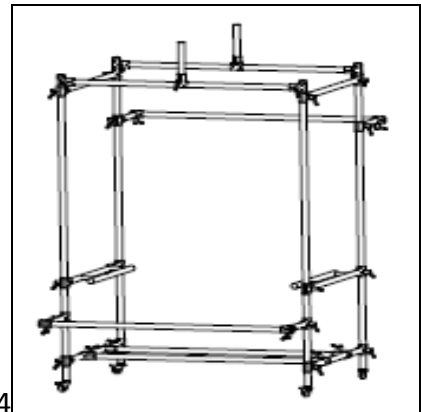

3. Assembling Procedure

1. Connect 4 B-tubes and 2 D-tubes to 4 A-tubes by the T-tube (J). This will fix the base of the table. As shown in diagram 1.

Diagram 1

2. Connect another 4 A-tubes to the base (A-tube). Connect 2 B-tubes and 2 D-tubes to the extended A-tubes by the T-tube (J). This will form the roof. As shown in diagram 2.

Diagram 2

3. Connect 6 H-tubes to A-tubes and D-tubes respectively by the T-tube (J). As shown in diagram 3

Diagram 3

4. Connect 2 C-tubes to 4 H-tubes. As shown in diagram 4.

Diagram 4

5. Connect a F-tubes to 2 B-tubes by the T-tube (J). As shown in diagram 5.

Diagram 5

6. Connect 2 G-tubes to 2 I-tubes by the T-tube (J). Then connect it to A-tube by the T-tube (J). As shown to diagram 6

Diagram 6

4. Feature

1. PHOTO TABLE XXL works best with different light sources; it is especially suitable for people who pursue special effect.
2. It enhances the efficiency when taking photos with simple background.
3. It resolves various shooting problems, e.g. Shadow problem. Using it with soft light makes the products more vivid.